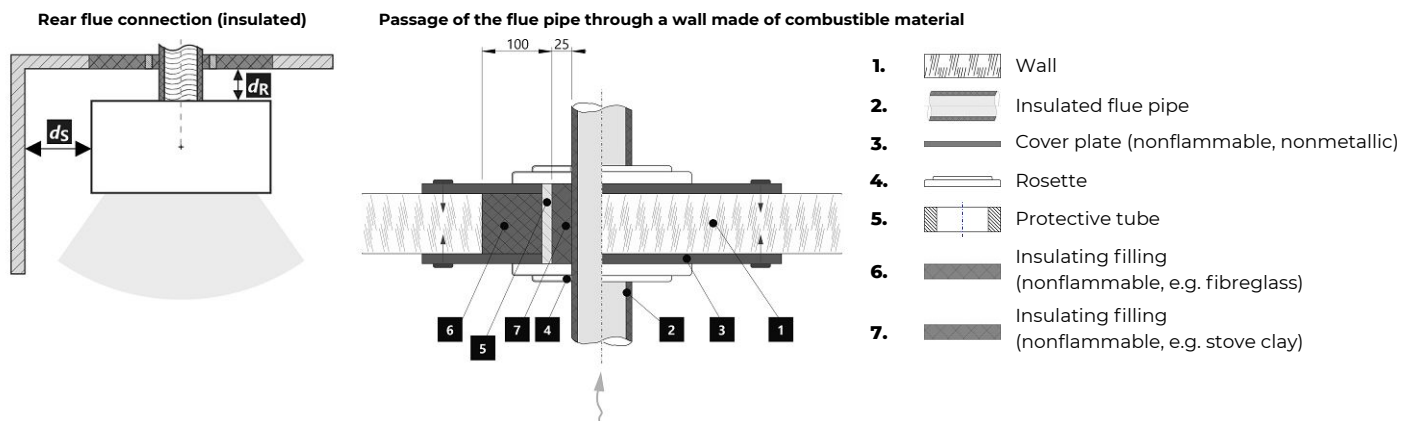

Notice

If the products are installed in areas where air is suctioned by fans, hoods, heating or ventilation equipment, external air intake (EAI) must be ensured. Turn off all ventilation devices in the house before the planned stoking.

Adequate access for cleaning and maintenance of your product, flue and chimney must be provided during installation, unless the product can be cleaned from another location such as the roof or a dedicated door.

The product and its flue gas paths must be regularly and thoroughly rechecked and cleaned before and after the heating season.

Read the general instructions carefully.