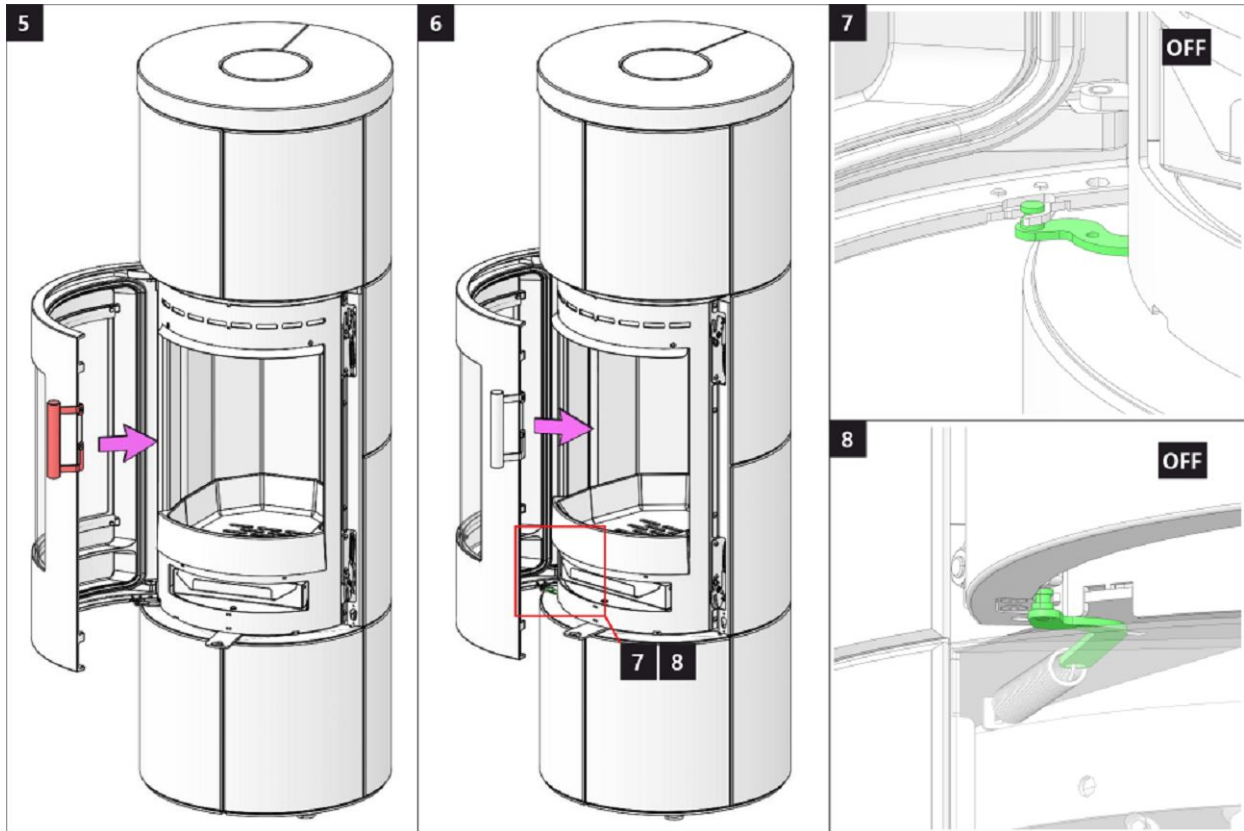

Porte du foyer – Mécanisme de verrouillage 2 | Feuerraumtür – Arretierung 2 | Fireplace door – Locking mechanism 2