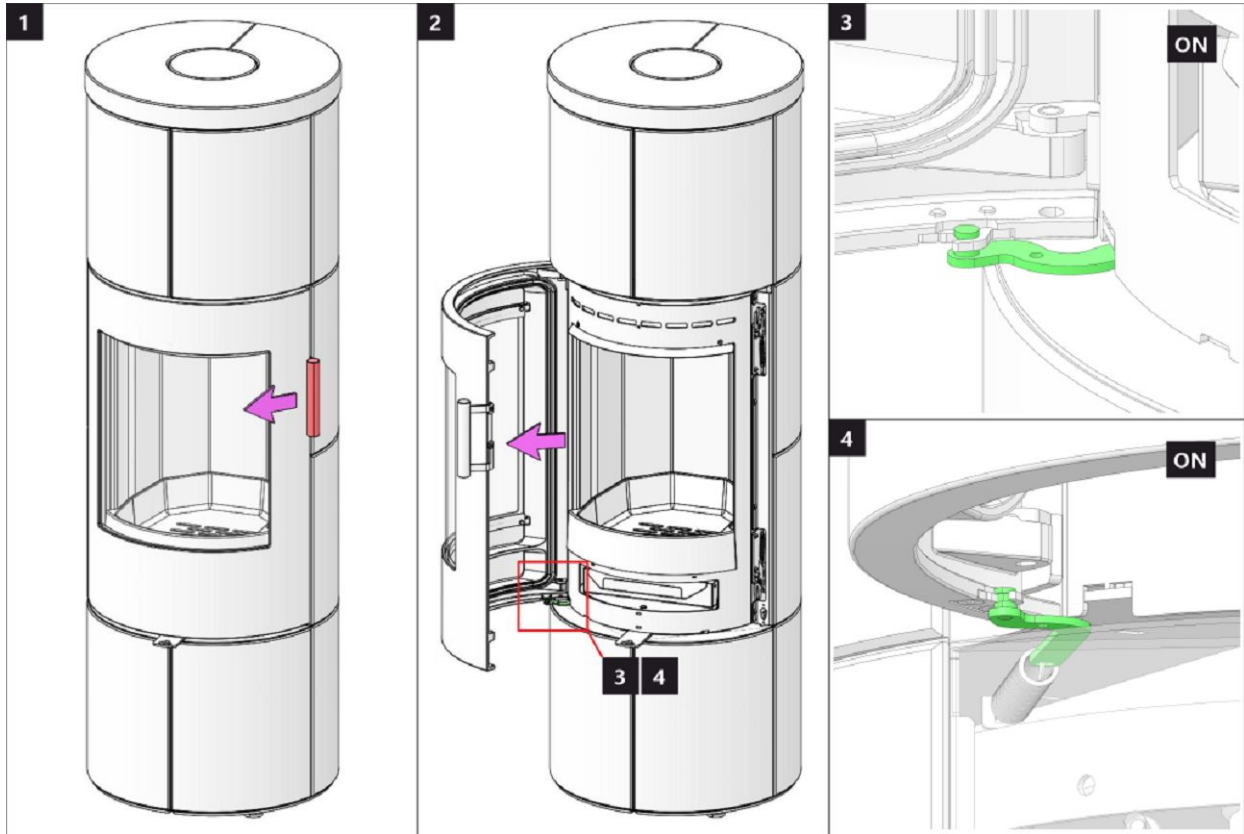

Porte du foyer – Mécanisme de verrouillage 1 | Feuerraumtür – Arretierung 1 | Fireplace door – Locking mechanism 1